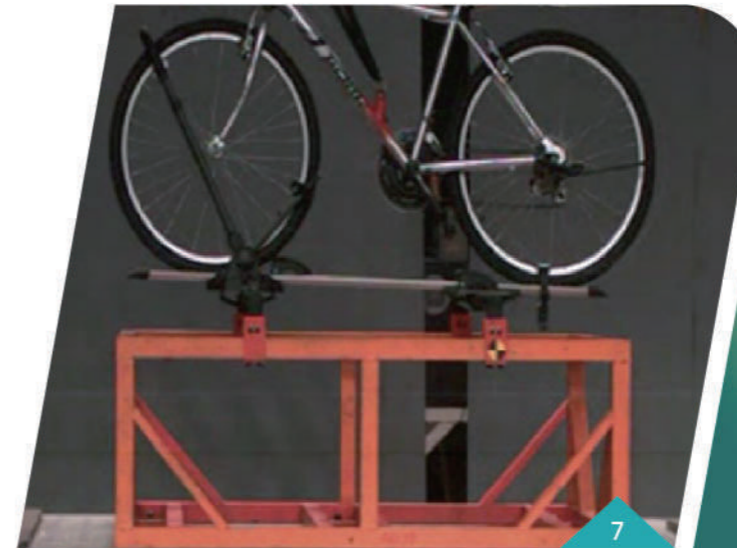

# EXTREME TESTING BOTH IN LAB AND REAL WORLD

The excellent quality of BEARACK is achieved with simulated CAE analysis, series of environmental tests and on-road tests under extreme conditions.

These tests are guided by international safety standards (XP R18-904-4:2008 and ISO/ 11154:2008), the highest rack standards in the world and all recognized by automotive industry.

**1. Universal Tensile Test:**  
Rubber straps are tested by pulling & breaking test.

**2. Universal Tensile Test:**  
Textile straps with hooks are tested by pulling & breaking test.

**3. Breaking Test:**  
Racks are tested up to four times of loading weight (250 kgs) at six directions.

**6. Belgium Blocks Test:**  
Racks pass rough road test which means 6 km of driving over bumpy road.

**7. City Crash Test:**  
Roof racks are submitted to car accident simulation test to ensure safety.