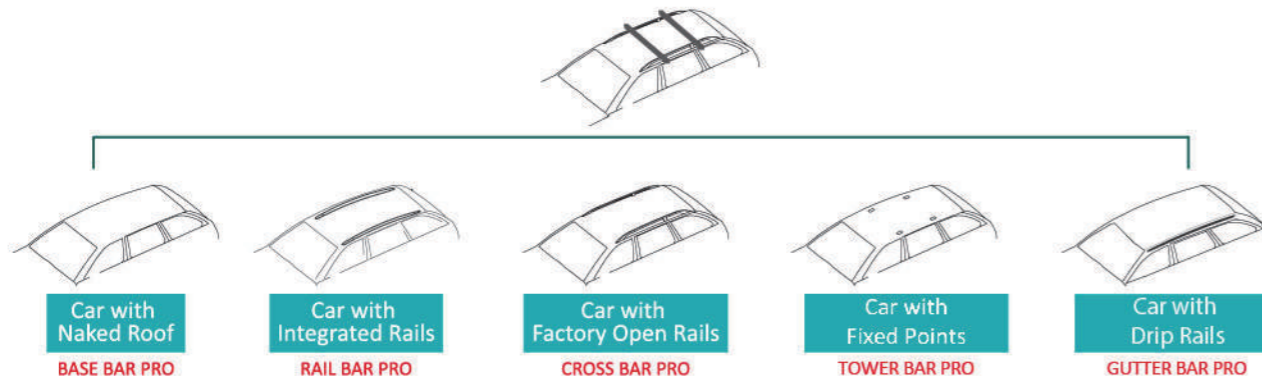

BEARACK PRODUCT GUIDE

ROOF RACKS