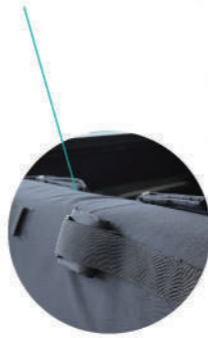

# TAILGUARD

Model: AP-3703

**TAILGUARD PAD FITS MOST OF MID SIZE PICKUP TRUCKS**  
8 straps with protective foam pad