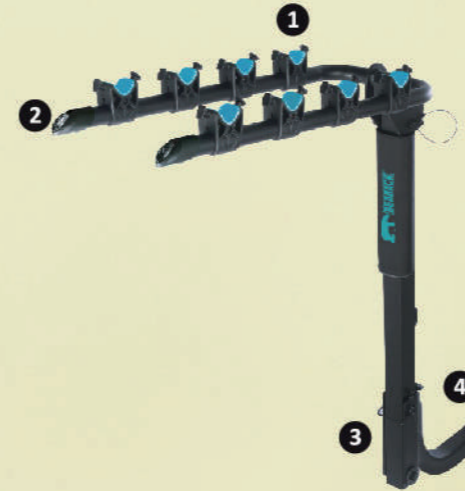

# TAILGATOR PRO

Model: BC-7826-4  
Premium Hitch Mount Bike Rack

- 1 Premium dual compound bike holder to protect bike frame paint
- 2 Reflective end cap
- 3 Locking cable included
- 4 Fits 1.25" and 2" hitch receiver with aluminum adaptor