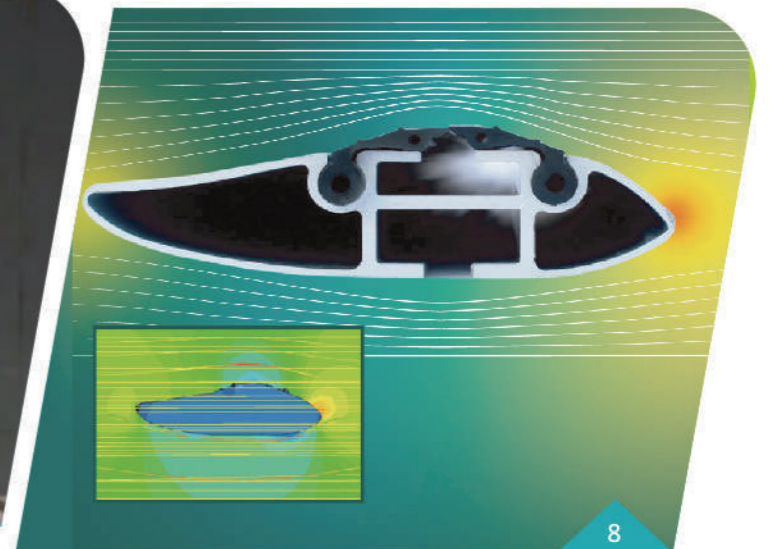

**1. Universal Tensile Test:**  
Rubber straps are tested by pulling & breaking test.

**2. Universal Tensile Test:**  
Textile straps with hooks are tested by pulling & breaking test.

**3. Breaking Test:**  
Racks are tested up to four times of loading weight (250 kgs) at six directions.

**6. Belgium Blocks Test:**  
Racks pass rough road test which means 6 km of driving over bumpy road.

**7. City Crash Test:**  
Roof racks are submitted to car accident simulation test to ensure safety.