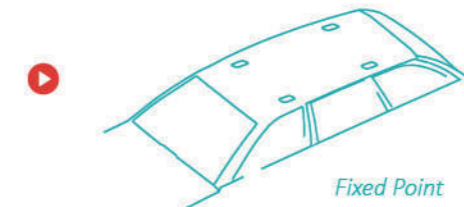

TOWER BAR PRO Model: CB-1022