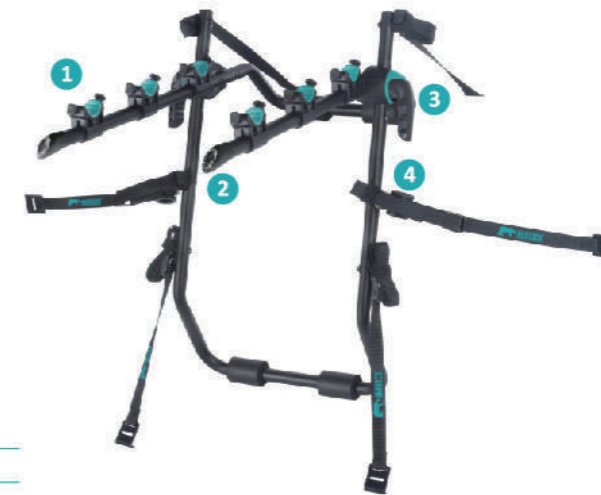

Trunk Bike Rack

SWIFT TOURING

Model: BC-6420-3PS
Universal Rear Bike Carrier

1. 1 Premium dual compound bike holder to protect bike frame paint
   - 2 Reflective end cap
   - 3 Quick release hub with lever
   - 4 Patent shock absorber
2. Safety strap included
   - UV resistant rubber strap

SPECIFICATIONS

Fitting Vehicle	Sedan, hatchback, SUV
License Visible	N/A
Locking System	N/A
No Tools Needed for Assemble	•
Max. Loading Weight	45 kgs
Max. Number of Bikes	3
Certification	Passed the XP R18-904-4:2008 by TÜV NORD/NR1105110045