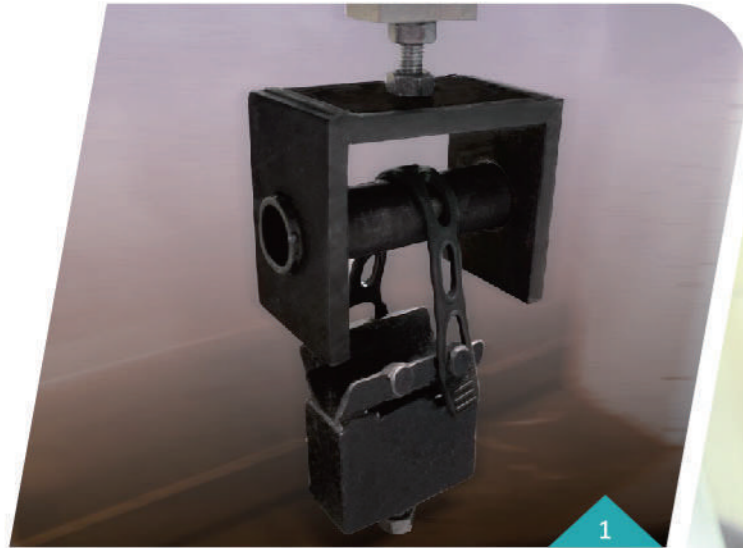

**1. Universal Tensile Test:**  
Rubber straps are tested by pulling & breaking test.

**2. Universal Tensile Test:**  
Textile straps with hooks are tested by pulling & breaking test.

**3. Breaking Test:**  
Racks are tested up to four times of loading weight (250 kgs) at six directions.