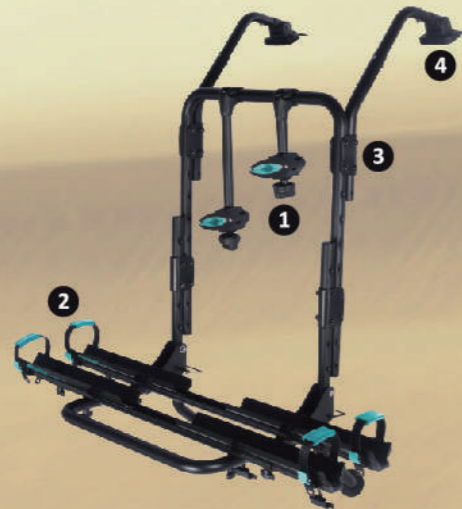

Trunk Bike Rack

2 BIKER SUV

Model: BC-6417-2ALS
Premium trunk mounted platform Bike Carrier

- 1 Lockable oversized bike frame holder
- 2 Large wheel tray for maximum support (Tire up to 26" wide)
- 3 Adjustable height
- 4 Upper steel hook with adjustable length

- Safety strap included

SPECIFICATIONS

Fitting Vehicle	Van, SUV
License Visible	•
Locking System	Bikes lock to carrier
No Tools Needed for Assemble	N/A
Max. Loading Weight	30 kgs
Max. Number of Bikes	2
Material	Heat treated A6061
Rack Height Adjusted Range	100- 140 CM