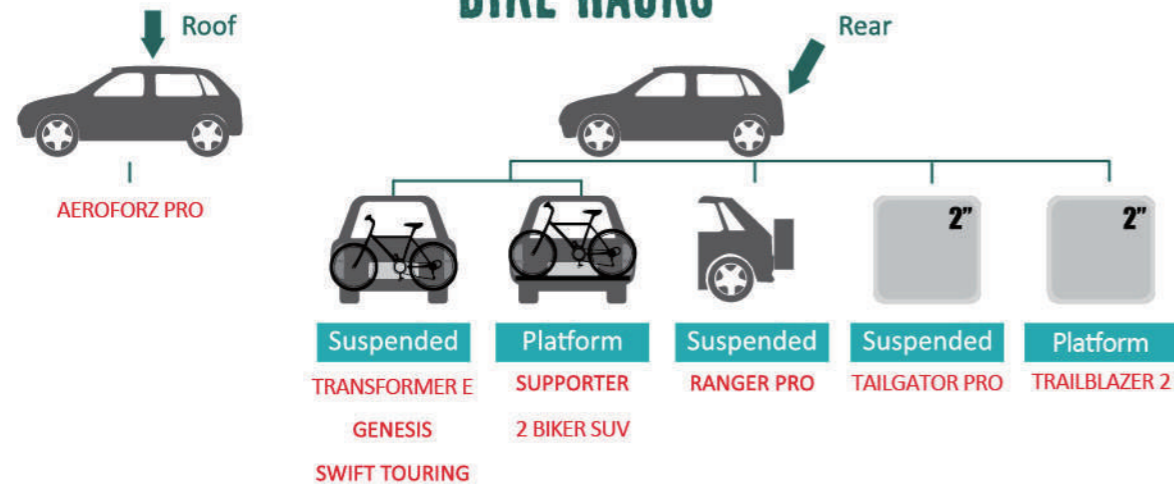

BEARACK PRODUCT GUIDE

ROOF RACKS

BIKE RACKS

BOX & BASKET

BEARACK SYSTEM = Roof Rack + Sport Gears