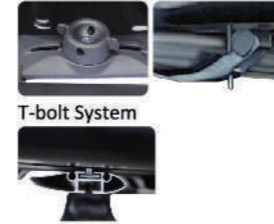

Flexible Mounted Kit :
Quick-fixing System